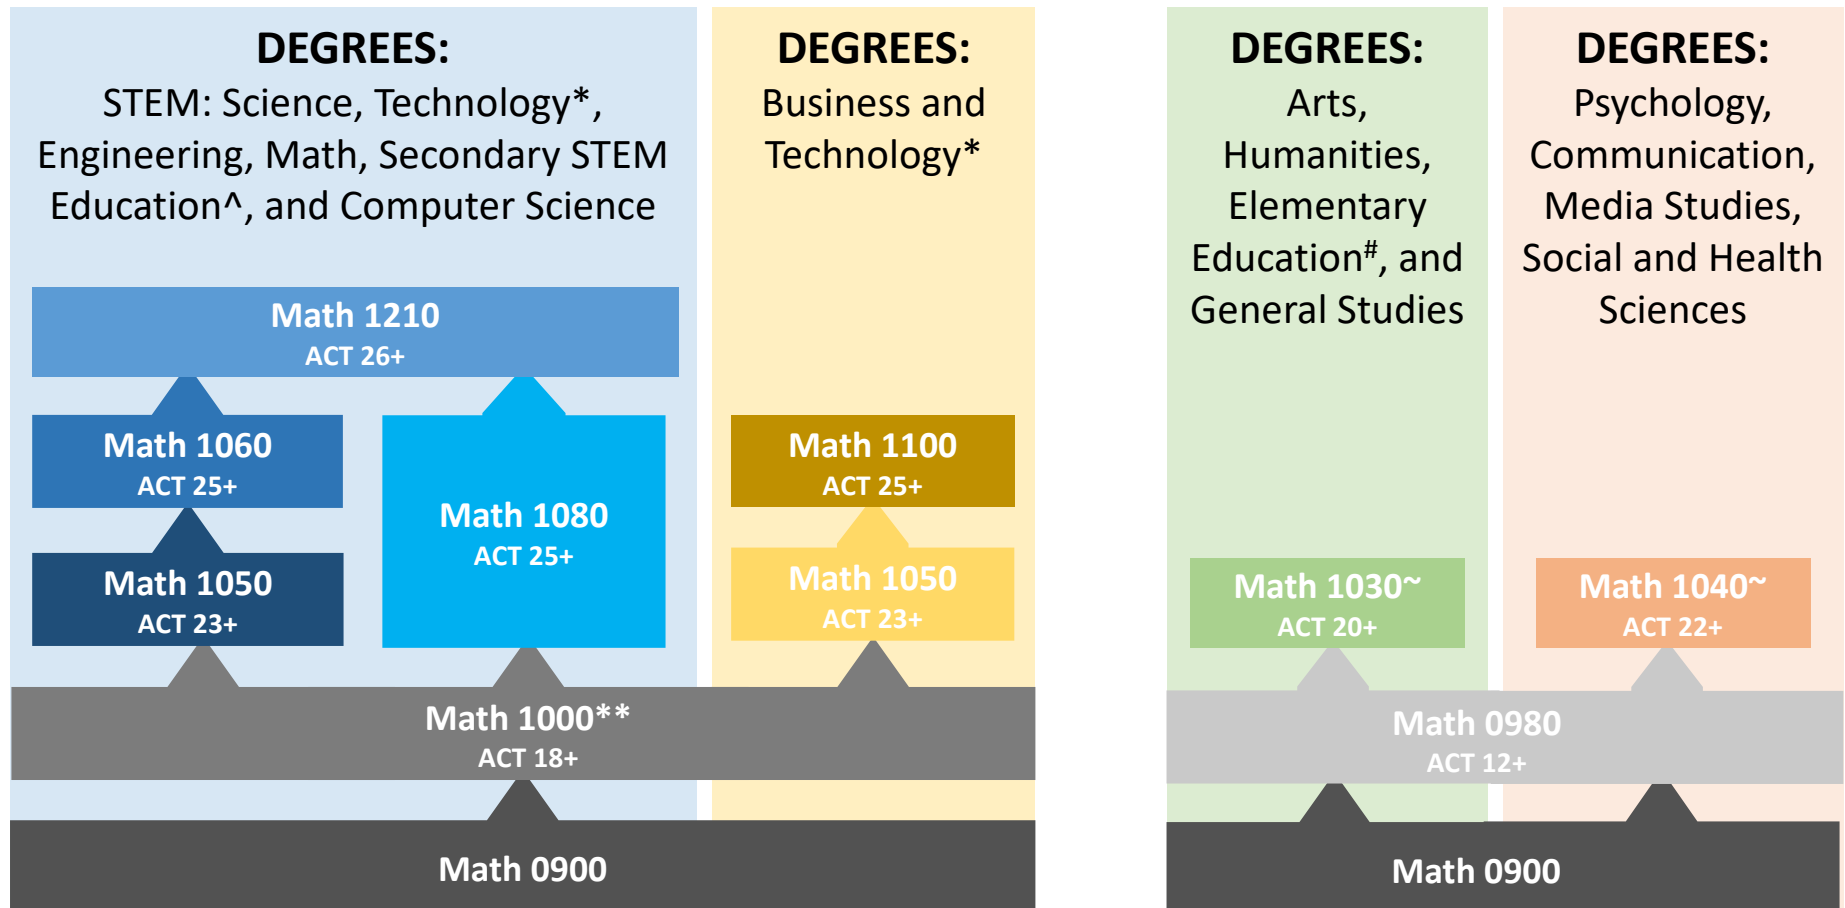

Math Pathways for **SUCCESS**

This chart is for general information only and does not include any program-specific course requirements. Please contact your program advisor with any questions and always confirm specific degree requirements at <http://catalog.dixie.edu/programs/>.

^ See your advisor regarding required math coursework for all Education degrees

* Math 1210 or Math 1100 accepted for CIT degrees

~ Completion of Math 1000 with a C or better is also accepted as a prerequisite for Math 1030 and Math 1040